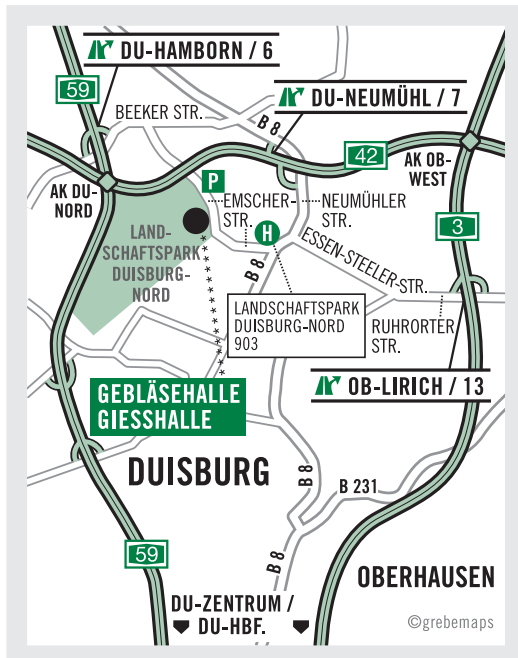

RUHRTRIENNALE
2009 | 2010 | 2011

GEBLÄSEHALLE / GIESSHALLE

Landschaftspark Duisburg-Nord
Emscherstraße 71
47137 Duisburg

Note for navigation systems

Please enter quarter “Obermeiderich” or “Alt-Hamborn”

BY CAR, A 42

- * Exit Duisburg-Neumühl (AS 7)
- * Turn right into Duisburger Straße (then Neumühler Straße) (B 8) towards DU-Meiderich
- * After 2nd traffic light turn right into Emscherstraße
- * The car park is on the right

BY CAR, A 3

- * Exit Oberhausen-Lirich (AS 13)
- * Turn right into Ruhrorter Straße towards DU-Meiderich
- * Continue straight ahead along the Essen-Steeler-Straße as far as B 8
- * Then turn left into Neumühler Straße
- * Turn right into Emscherstraße
- * The car park is on the right

BY CAR, A 59

- * Exit Duisburg-Alt-Hamborn (AS 6)
- * Turn left into Beecker Straße towards DU-Neumühl
- * Turn right into Emscherstraße
- * The car park is on the left

BY PUBLIC TRANSPORT, DUISBURG HBF. (MAIN STATION)