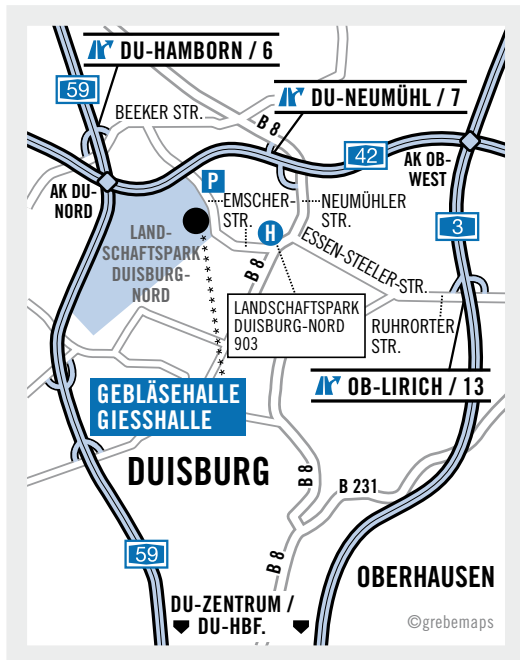

RUHRTRIENNALE
2009 | 2010 | 2011

GEBLÄSEHALLE / GIESSHALLE

Landschaftspark Duisburg-Nord
Emscherstraße 71
47137 Duisburg

Note for navigation systems

Please enter quarter “Obermeiderich” or “Alt-Hamborn”

BY CAR, A 42

- * Exit Duisburg-Neumühl (AS 7)
- * Turn right into Duisburger Straße (then Neumühler Straße) (B 8) towards DU-Meiderich
- * After 2nd traffic light turn right into Emscherstraße
- * The car park is on the right

BY CAR, A 3

- * Exit Oberhausen-Lirich (AS 13)
- * Turn right into Ruhrorter Straße towards DU-Meiderich
- * Continue straight ahead along the Essen-Steeler-Straße as far as B 8
- * Then turn left into Neumühler Straße
- * Turn right into Emscherstraße
- * The car park is on the right

BY CAR, A 59

- * Exit Duisburg-Alt-Hamborn (AS 6)
- * Turn left into Beecker Straße towards DU-Neumühl
- * Turn right into Emscherstraße
- * The car park is on the left

BY PUBLIC TRANSPORT, DUISBURG HBF. (MAIN STATION)