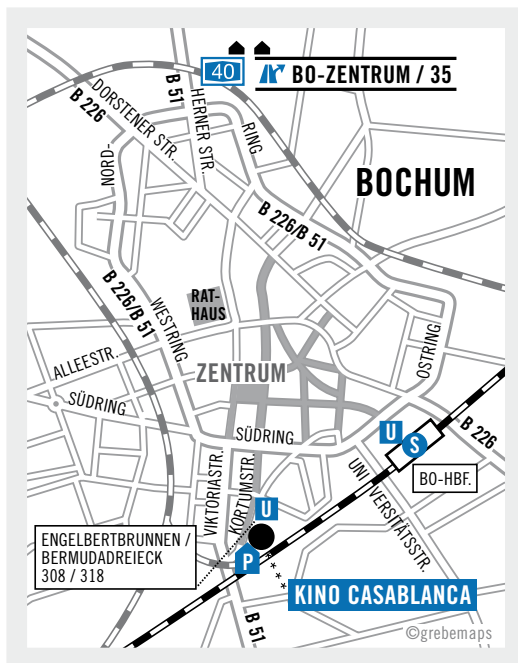

RUHRTRIENNALE
2009 | 2010 | 2011

CINEMA CASABLANCA

Kortumstraße 11
(pedestrian precinct)
44787 Bochum

BY CAR, A 40

- * Exit Bochum-Zentrum (AS 35)
- * Follow the signs towards Bochum-Zentrum (B 51)
- * Turn right onto the Nordring towards Hattingen (B 51)
- * Continue straight along the Westring and the Südring (B 51)
- * Turn right into Viktoriastraße towards Hattingen (B 51)
- * After ca. 300 m turn left into the Parkhaus P8 (Konrad-Adenauer-Platz)
- * 2 mins. walk to the cinema

BY PUBLIC TRANSPORT, BOCHUM HBF. (MAIN STATION)

- * Line 308 (U-Bahnhof/Underground) towards Hattingen Mitte *or*
Line 318 (U-Bahnhof/Underground) towards Bochum Dahlhausen,
as far as the stop “Bochum Engelbert-Brunnen/ Bermudadreieck”,
1 min. travel time
- * walk from Bochum Hbf. approximately 6 mins. on foot