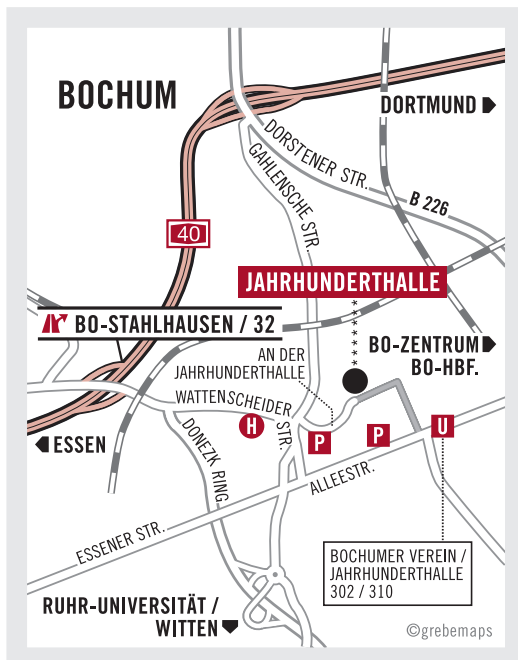

RUHRTRIENNALE
2009 | 2010 | 2011

JAHRHUNDERTHALLE BOCHUM

An der Jahrhunderthalle 1
44793 Bochum

Note for navigation systems

Please enter “Gahlensche Straße 15” or “An der Jahrhunderthalle 1” into navigation system.

BY CAR, A 40

- * Exit Bochum-Stahlhausen (AS 32)
- * Wattenscheider Straße towards Bochum-Zentrum
- * Follow the signs for “Stahlhausen/Jahrhunderthalle”
- * Access to the car park (Symbol: car park) at the intersection of Wattenscheider/Gahlensche Straße
- * approximately 5 mins. walk to the hall itself (follow the signs)

Attention!

Please be aware of potential traffic delays caused by building works on the A40 between the junctions for Gelsenkirchen and BO-Stahlhausen.

BY PUBLIC TRANSPORT, BOCHUM HBF. (MAIN STATION)

- * Line 302 (U-Bahn/hof/Underground) towards Gelsenkirchen-Buer Rathaus, as far as the stop “Bochumer Verein/Jahrhunderthalle”
or Line 310 (U-Bahn/hof/Underground) towards Bochum-Höntrop Kirche, as far as the stop “Bochumer Verein/ Jahrhunderthalle”,
4 mins. travel time
- * approximately 5 mins. walk to the hall via the stairs next to the Jahrhunderthaus (follow the signs)