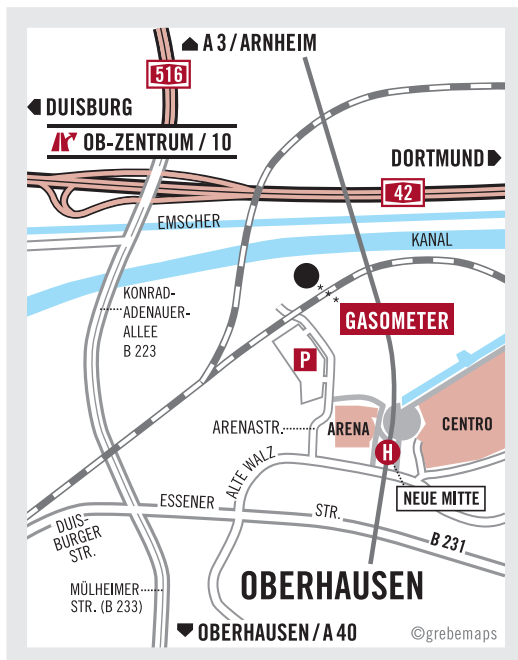

RUHRTRIENNALE
2009 | 2010 | 2011

GASOMETER OBERHAUSEN

Arenastr. 11
46047 Oberhausen

ACCESS BY CAR, A 42

- * Take the exit Oberhausen-Zentrum (AS 10)
- * drive towards the centre
- * following the signs for »Gasometer Oberhausen«.

ACCESS BY PUBLIC TRANSPORT, OBERHAUSEN-HBF

- * Take any bus or any train from platform 1
- * get off at »Neue Mitte«
- * from there it is a short walk to the Gasometer.